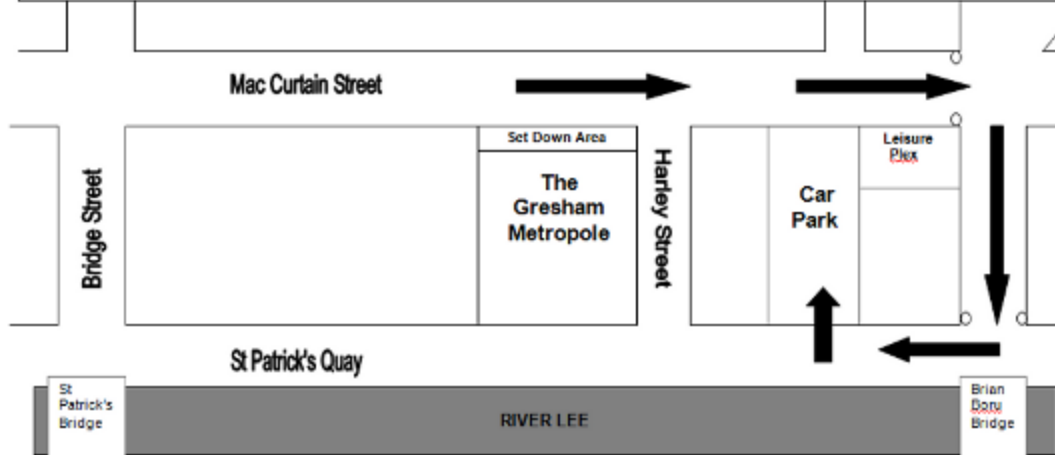

ST PATRICK'S QUAY CAR PARK

Directions:
Drive past the Gresham Metropole Hotel to the first set of traffic lights,
Turn right at the traffic lights and then right again at the next traffic lights.
The Car park is the first car park on your right.

€ 7.50 Discounted car parking for Hotel Guests

Dear Guest,

Please pull into the set down area outside the Hotel and collect a Hotel Pass for the Car Park from reception. If you take a Pay Ticket issued by the car park, please go to the Car Park office located on level 1 with the Hotel Pass and the Pay Ticket in order to exit.